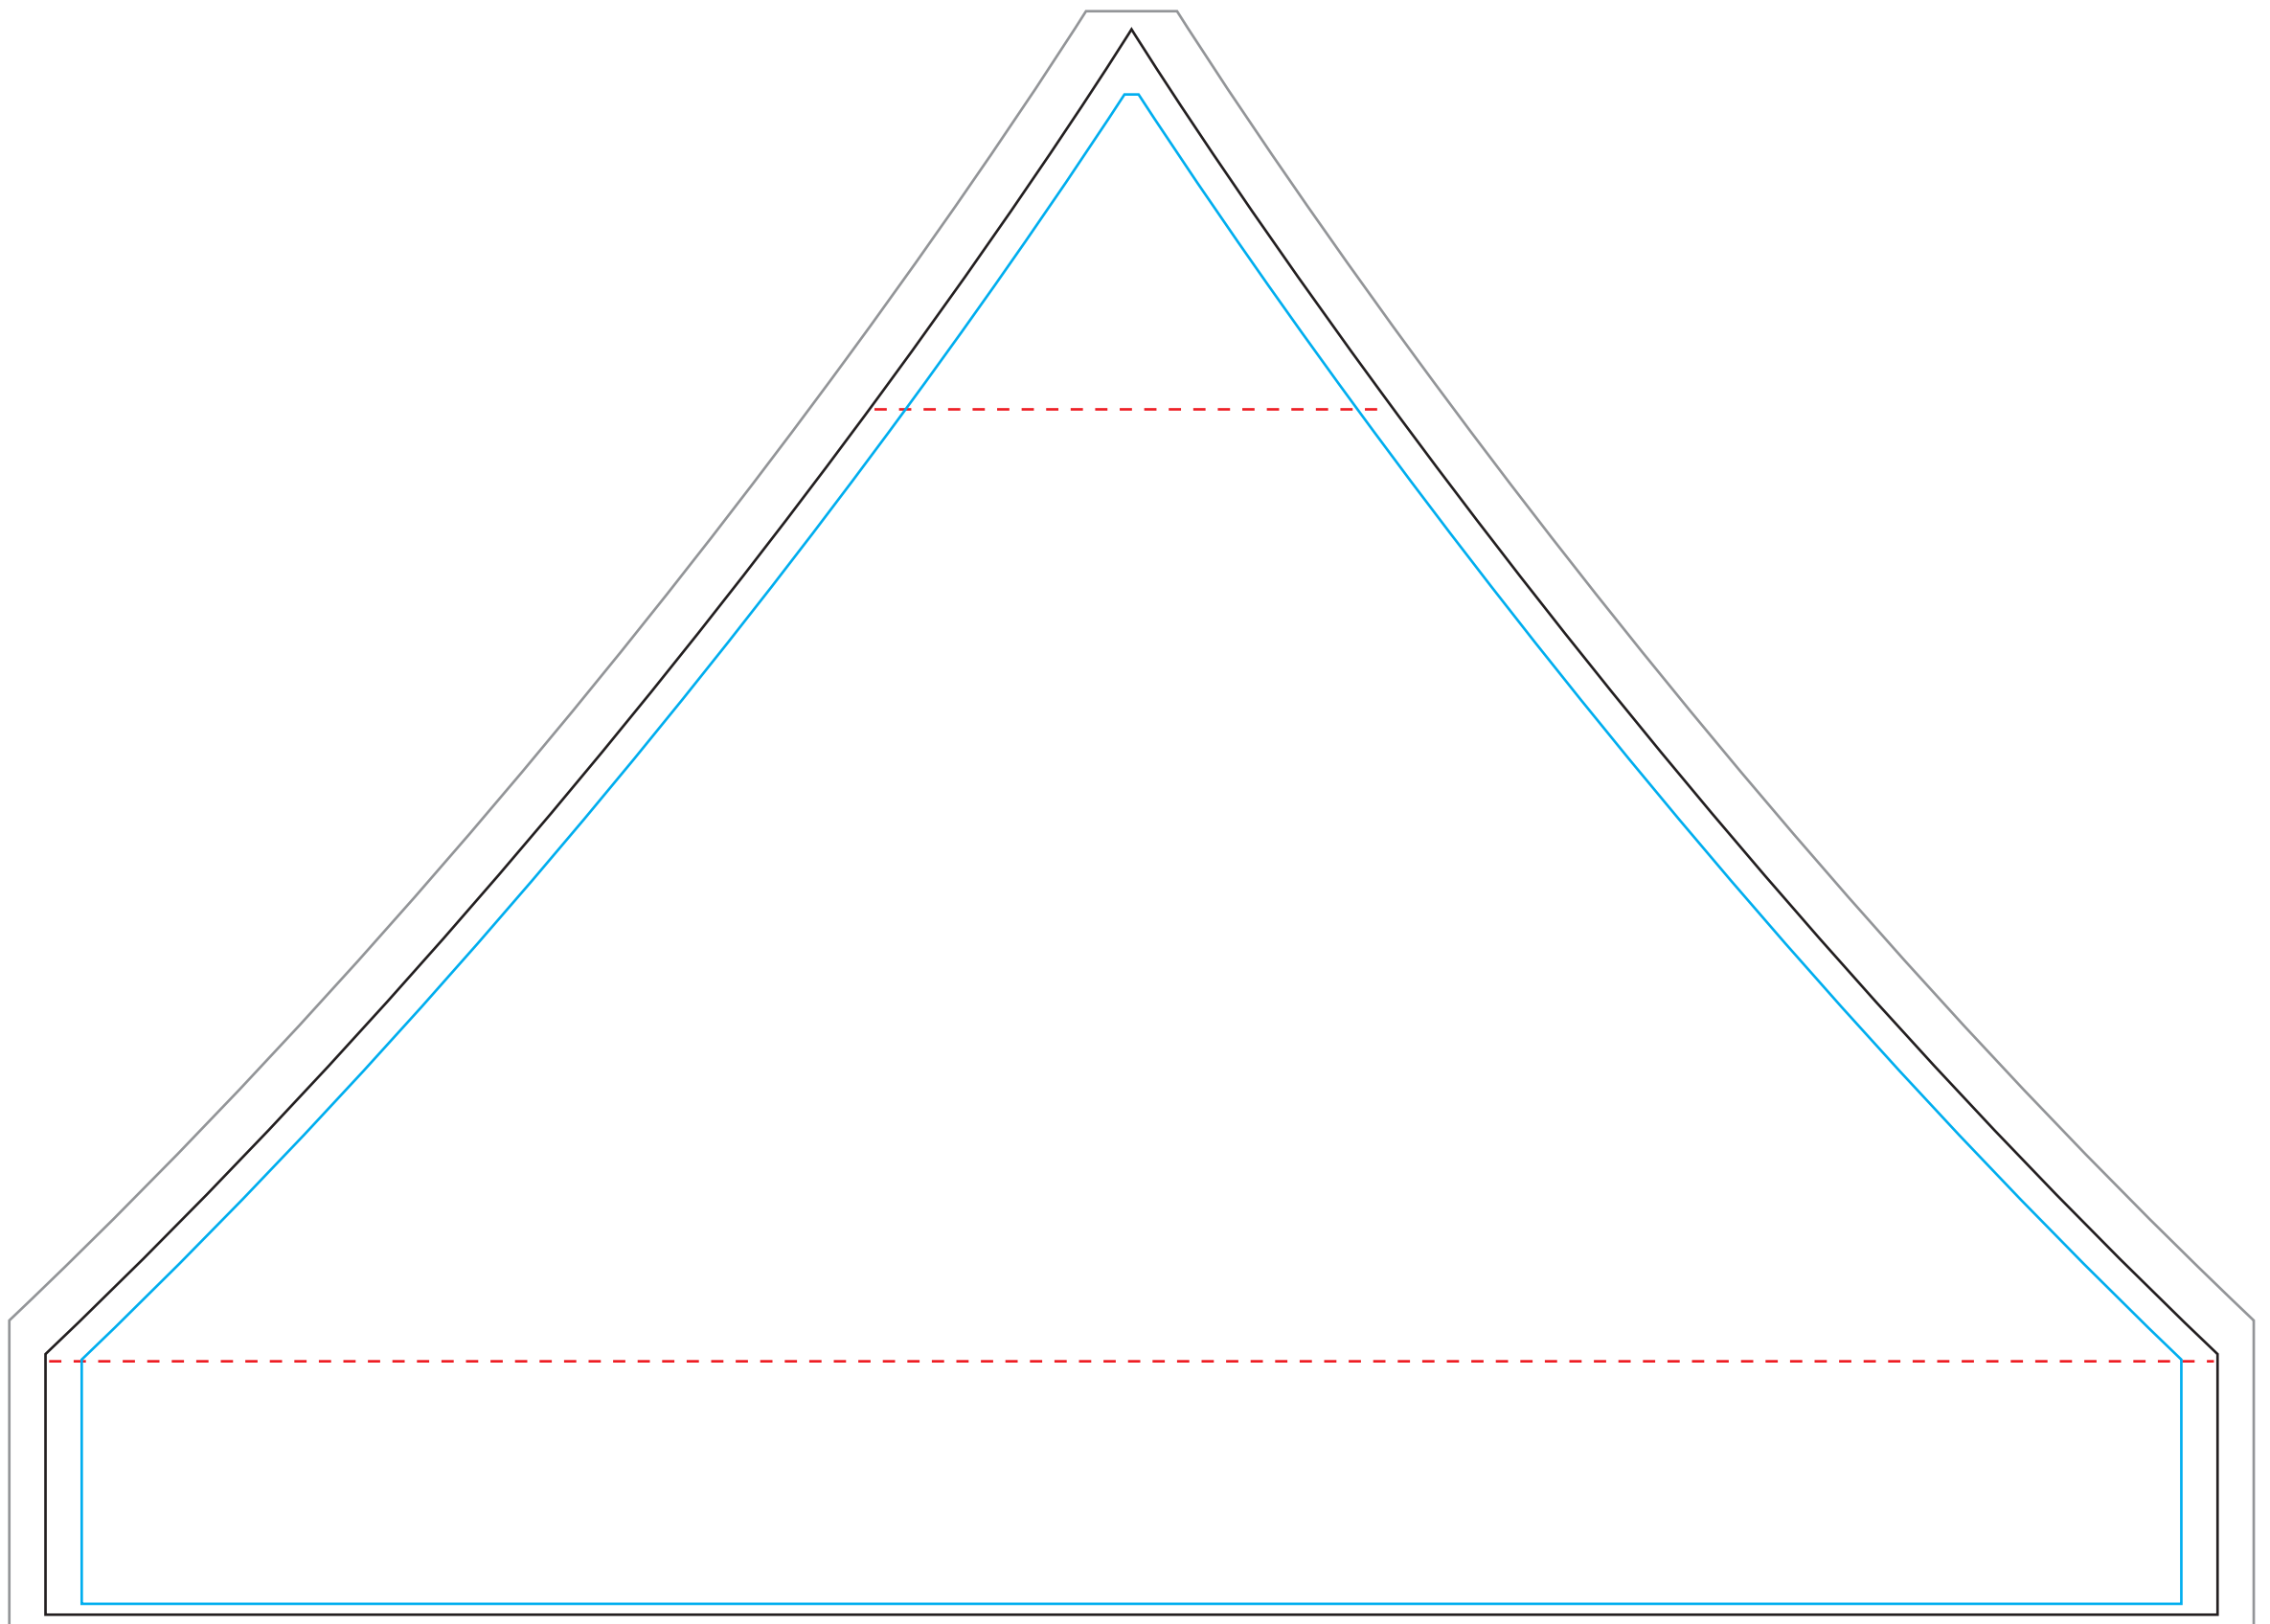

10ft Roof Panel

Plane Size
W300xH220cm

Bleed line

Seam line

Safe area

Section Line