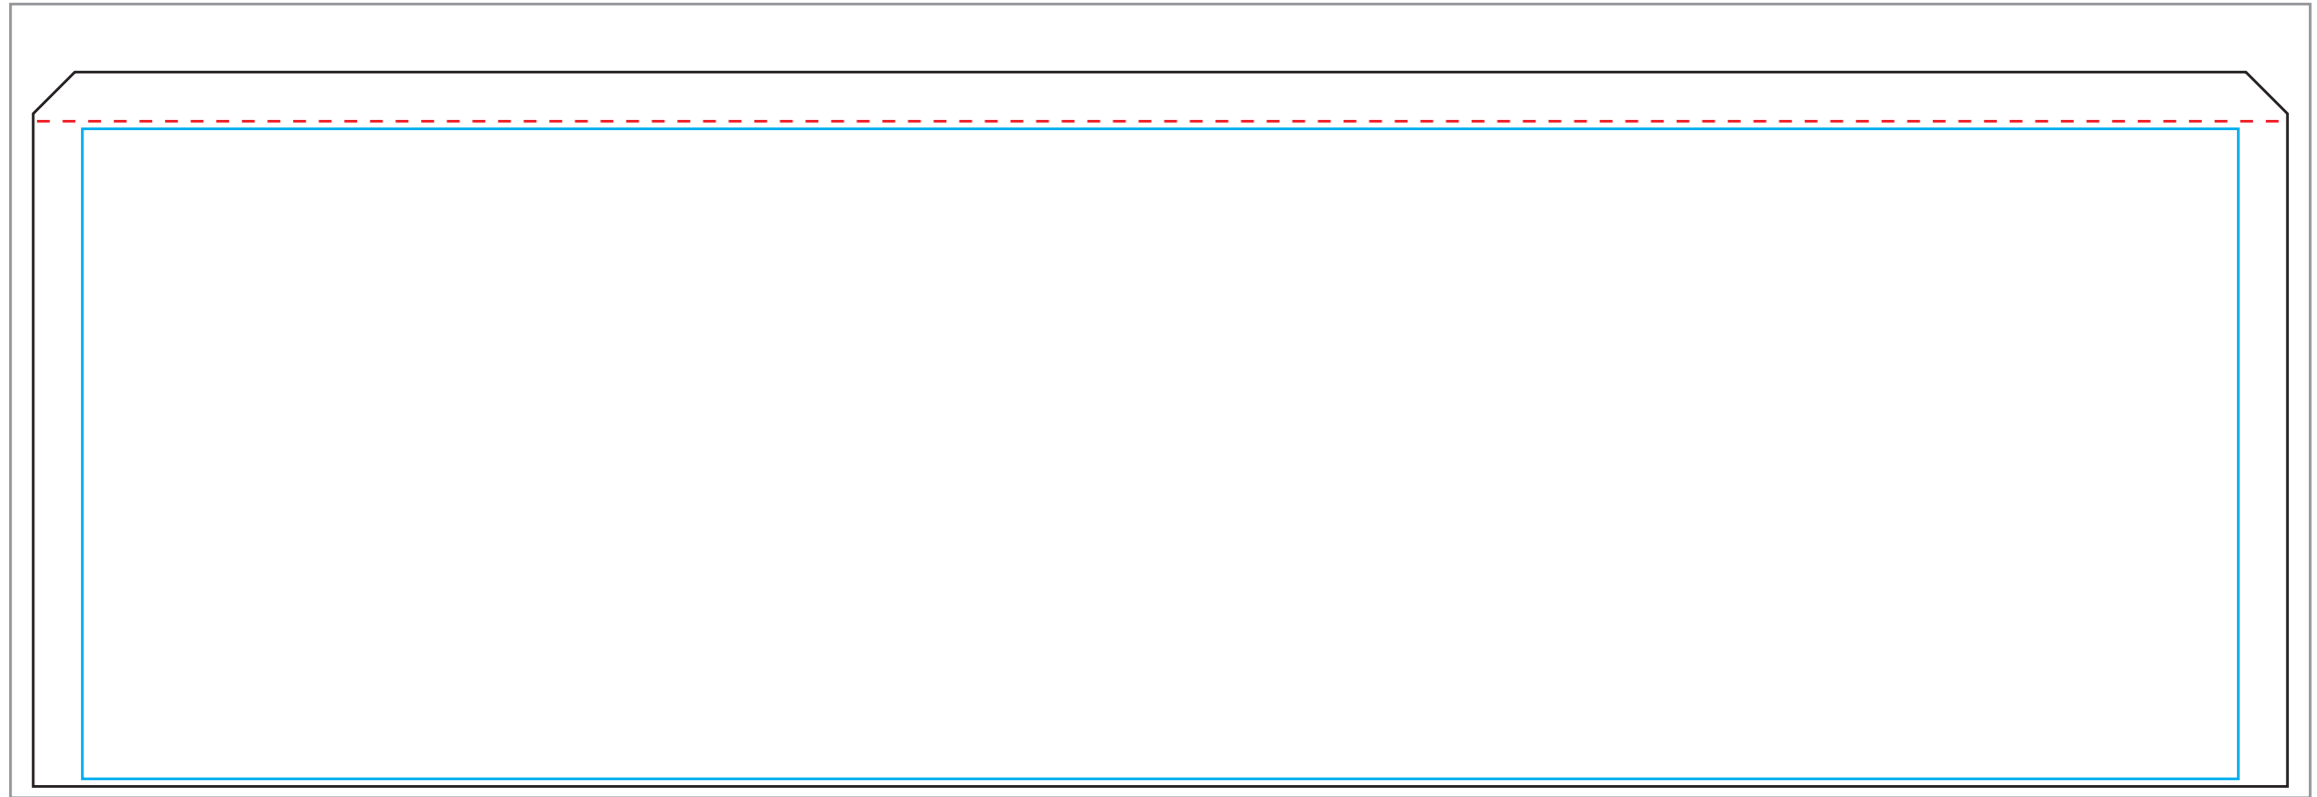

10x15 ft. Tent Template

10x15ft Roof Panel

15ft Back Wall

10ft Side Wall (Full)

10ft Side Wall (Half)

- File Built at 10%
- Must be vectorgraph
- CMYK color
- Resolutions must be above 150 dpi/inch (@ 100% of actual size)
- All fonts must be created to outlines
- Embed all images in final document

Bleed line

Seam line

Safe area

Section Line

15ft Back Wall

Finished size
W450xH220cm

Bleed line

Seam line

Safe area

Section Line

10ft Side Wall (Full)

***Finished size
W300xH220cm***

Bleed line

Seam line

Safe area

Section Line

10ft Side Wall (Half)

Finished size
W300xH94cm

Bleed line

Seam line

Safe area

Section Line