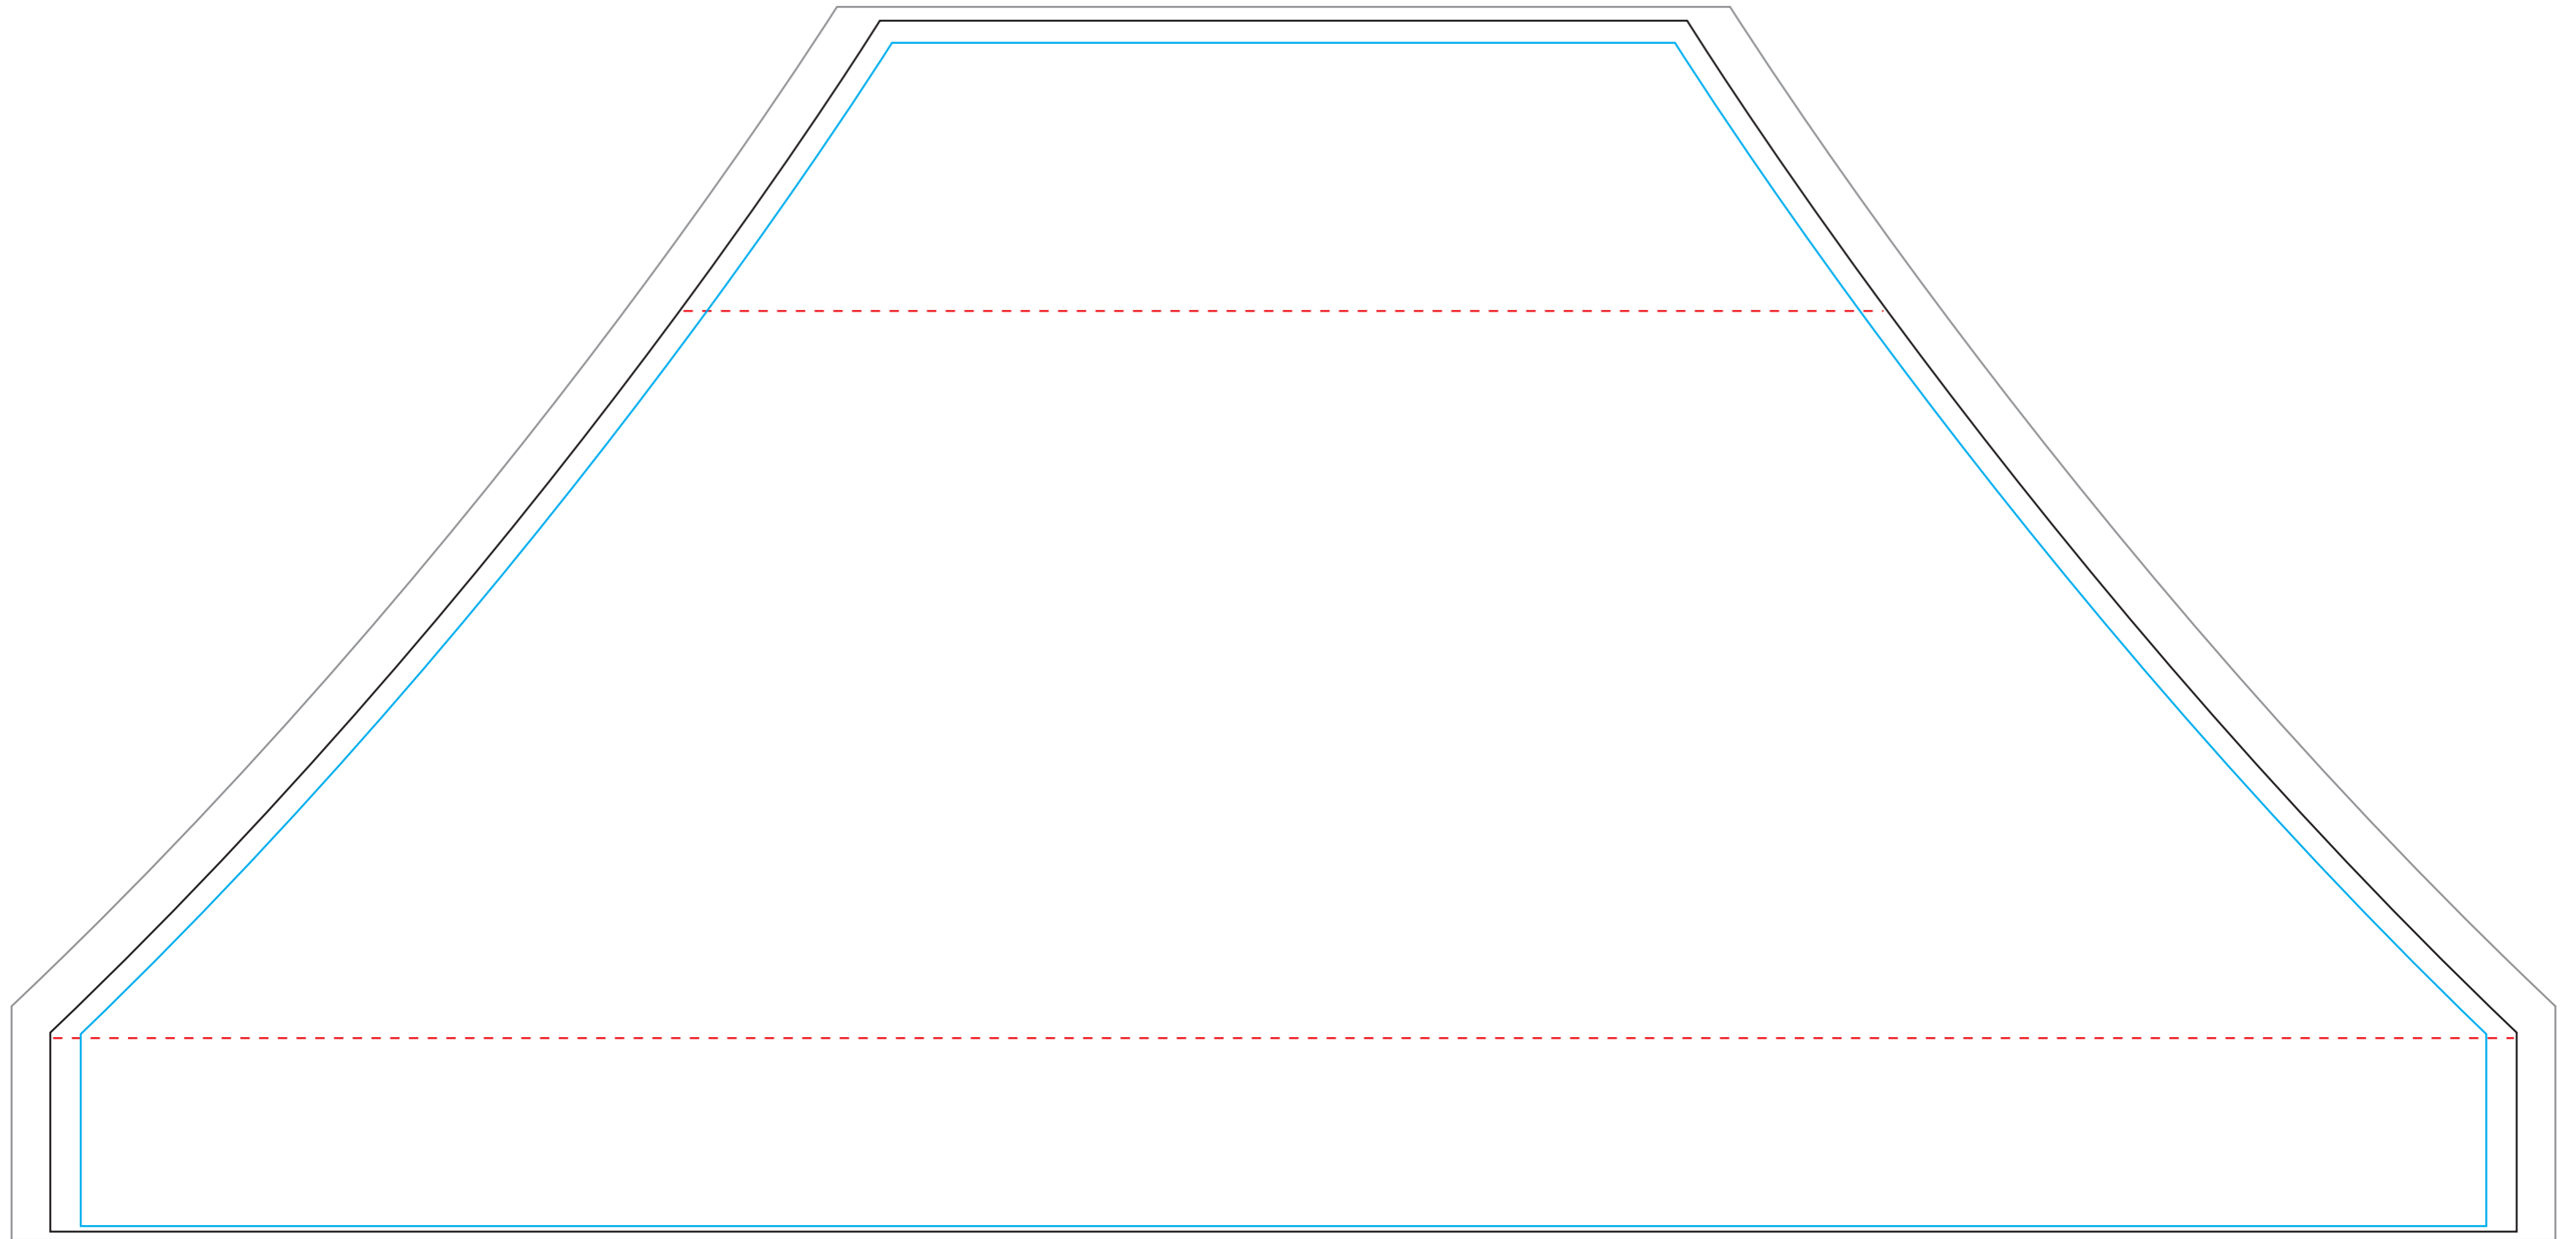

15ft Roof Panel

Plane Size
W450xH220cm

Bleed line

Seam line

Safe area

Section Line